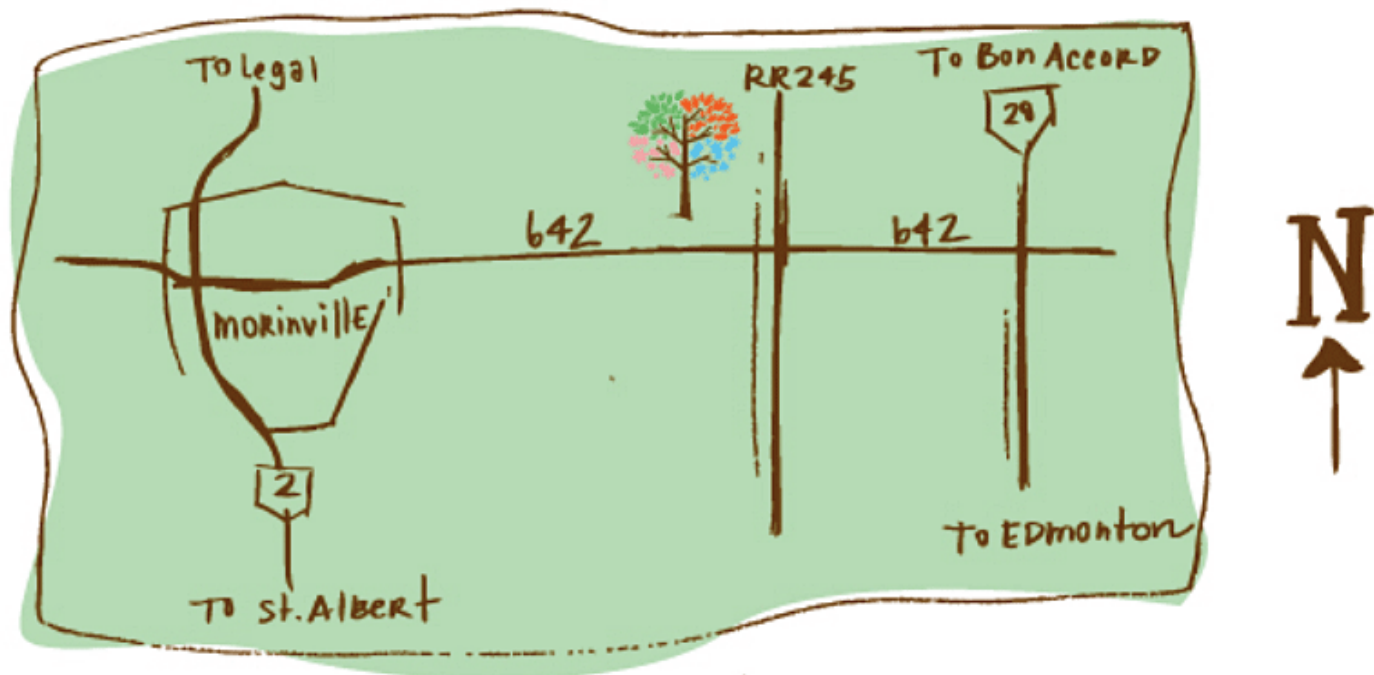

DIRECTIONS TO FIRST CHOICE TREE NURSERY & GARDEN CENTRE

From Edmonton:

Travel north on Highway 28 to Secondary Highway 642 (Morinville turnoff) and turn left (west).
Travel 3.2 km and turn right (north) on Range Road 245 and continue north for 1.6 km.

From St. Albert:

Travel north on Highway 2 to Secondary Highway 642 (Morinville overpass exit) and turn right (East).
Continue East to Range Road 245 and turn left (North). Continue north for 1.6 km.